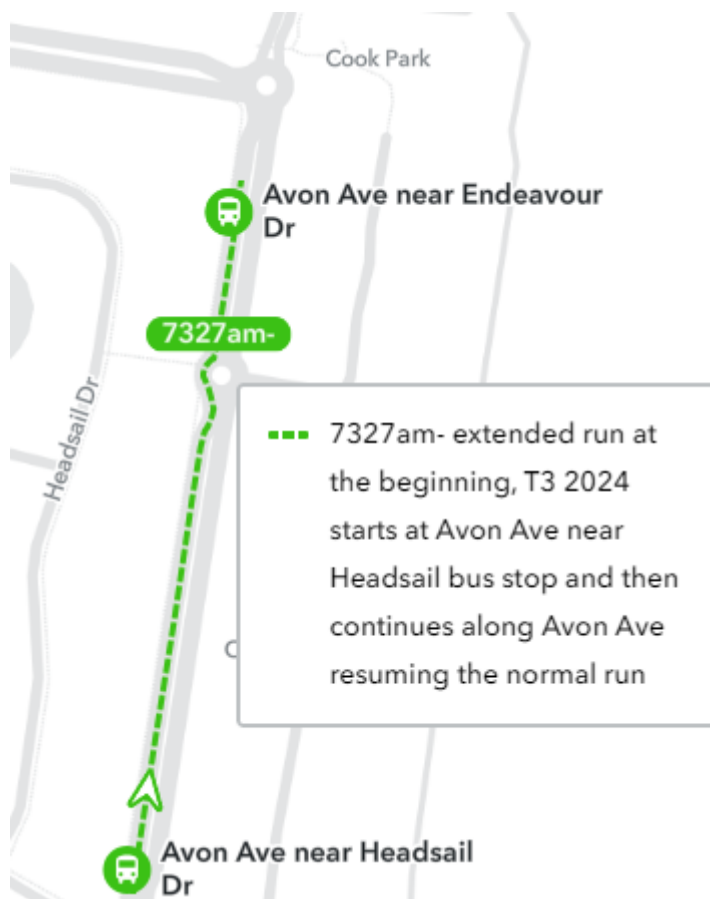

### SCHOOL SERVICE 7327AM

Caboolture  
Bus Lines

translink

<b>What?</b>	School Service 7327am – extension at the beginning of the run
<b>Why?</b>	To provide a run option for students that board the service on Avon Ave nr Headsail Dr
<b>When?</b>	From the beginning of Term 3, Monday 8 <sup>th</sup> July 2024
<b>Details</b>	Change to the alignment at the beginning of the run, school service 7327am will now start at the bus stop on Avon Ave near Headsail Drv, the service will then continue along Avon Ave and resume the normal route from Avon Ave nr Endeavour Drv stop. A copy of the updated run sheet can be found on the back of this notice, changes have been highlighted / shaded in green to make them easier to identify.

#### Map of extra service area 7327am run

8.25am (L) Roundabout into Quarterdeck Dr  
(L) Voyager Dr, continue around loop of Voyager Dr  
(L) Roundabout into Quarterdeck Dr  
(R) Roundabout into Endeavour Dr  
(R) Avon Dr  
(L) Sunderland Dr